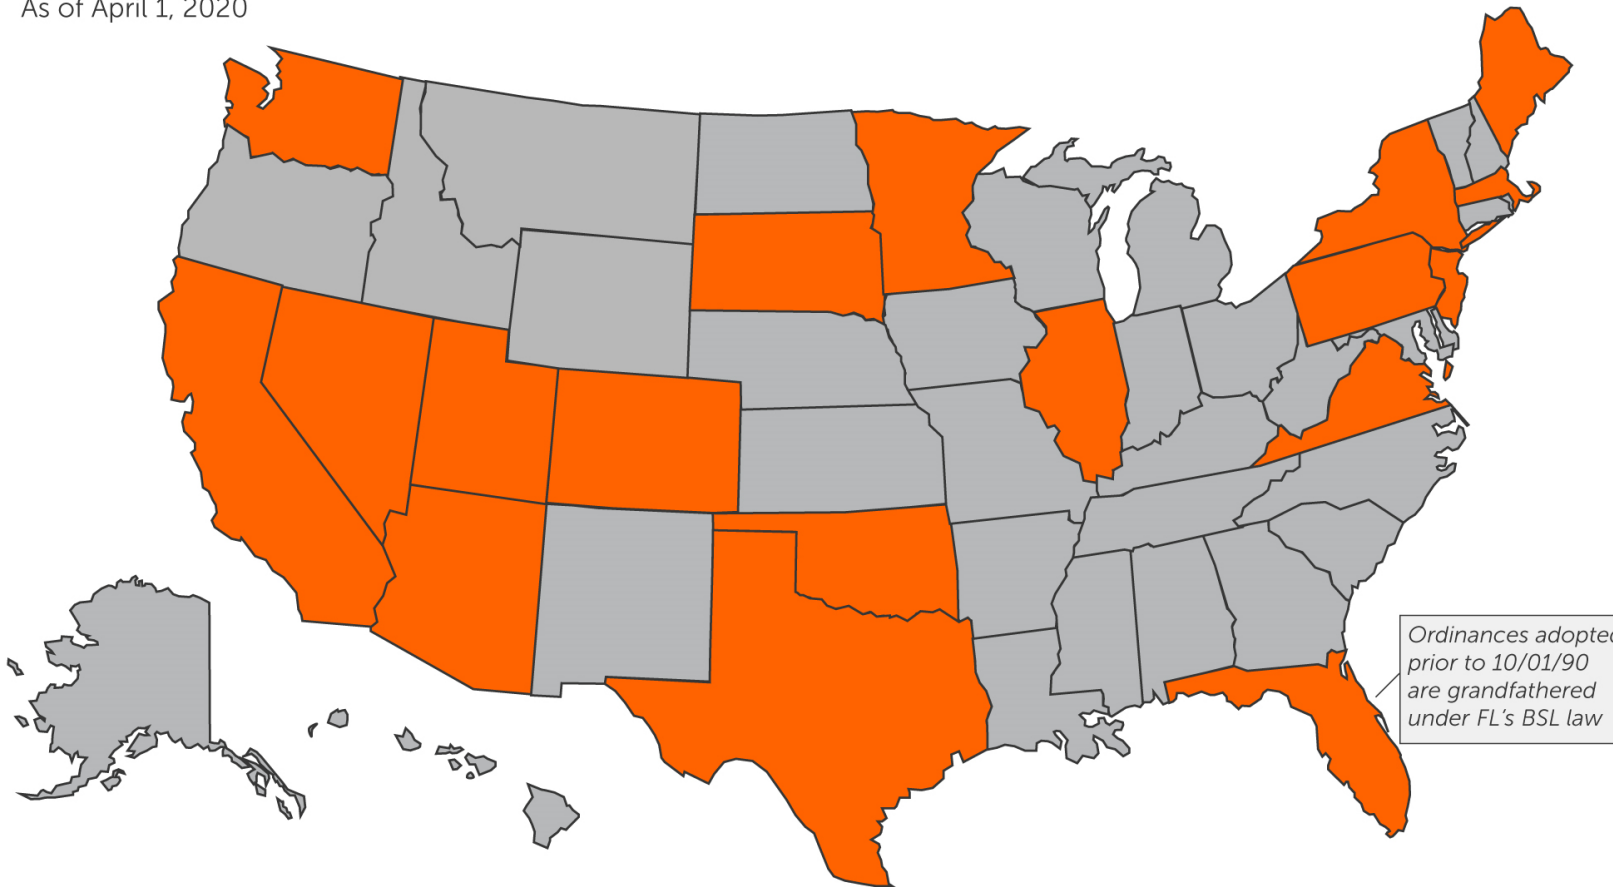

States Prohibiting Breed-Specific Legislation

As of April 1, 2020

Statewide BSL Bans (21)

No Statewide BSL Bans (29)
Counties and cities may prohibit breed-specific restrictions